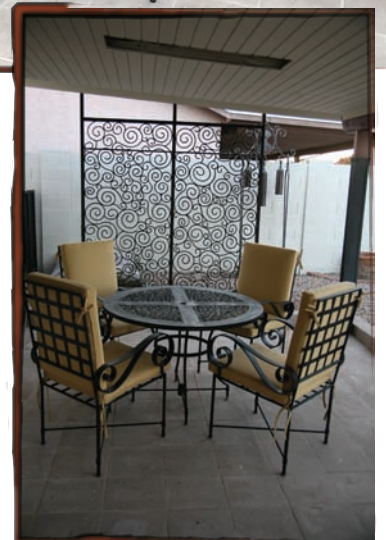

MAILING: 3849 E. Garnet
Mesa, AZ 85206

STUDIO :3400 W. Edge
Apache Junction, AZ 85120

Phone (480) 654-2839

STUDIO IRON

Outdoor Furniture

Furniture concepts as unique as your own outdoor space.

MAILING: 3849 E. Garnet
Mesa, AZ 85206