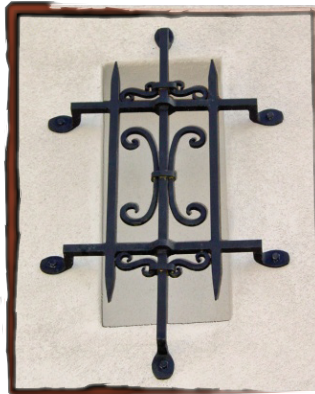

GRI5017

MAILING: 3849 E. Garnet
Mesa, AZ 85206

STUDIO :3400 W. Edge
Apache Junction, AZ 85120

Phone (480) 654-2839

www.StudioIron.com