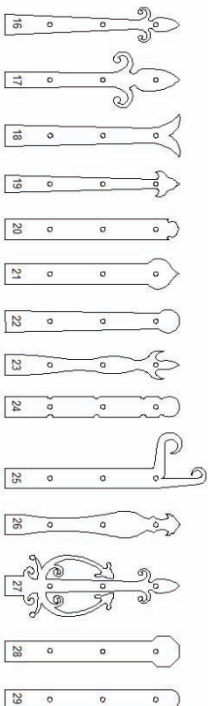

SHS2050

SHS2051

SHS2052

Shutter hardware is available as a flat strap or with a faux hinge as pictured. Operable hardware available on request

SHS2055

SHS2058

SHS2010

SHS2012