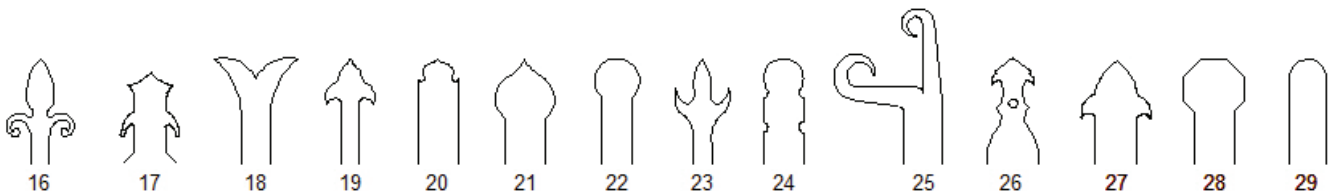

STUDIO :3400 W. Edge
Apache Junction, AZ 85120

Phone (480) 654-2839

MAILING: 3849 E. Garnet
Mesa, AZ 85206

www.StudioIron.com