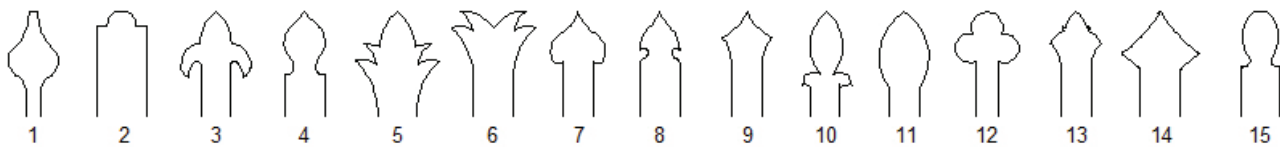

STUDIO :3400 W. Edge
Apache Junction, AZ 85120

Phone (480) 654-2839

MAILING: 3849 E. Garnet
Mesa, AZ 85206

www.StudioIron.com