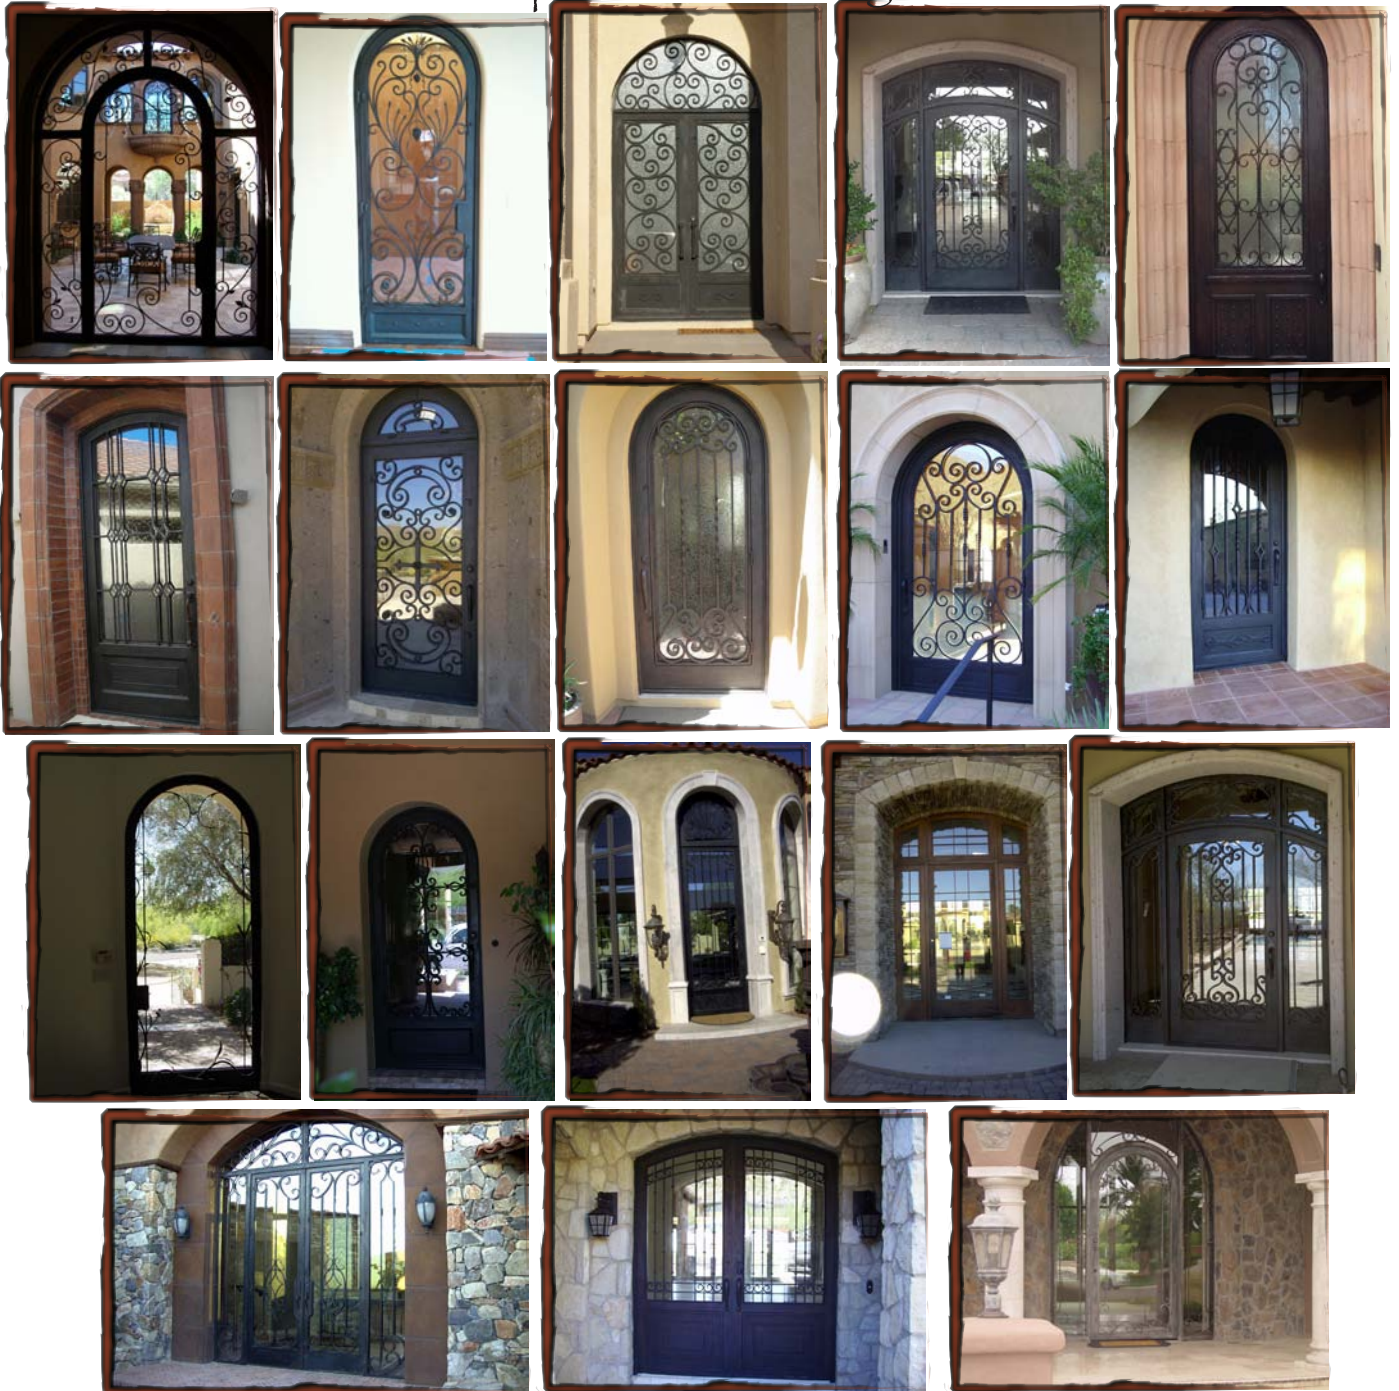

STUDIO IRON

Arched Doors

The opening statement of your home is the front entry. A timeless steel front door helps make that statement. We are able to fabricate doors of any size or shape and with endless possibilities of design and finish.