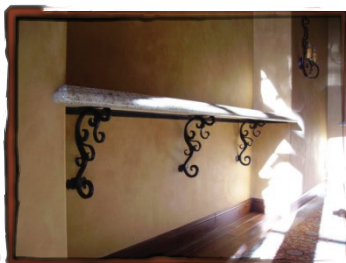

STUDIO IRON

Corbel Brackets

Our Iron corbel brackets can be used for counter top supports, mantle supports, shelving, and more. Scrolls are handmade and backplates are hand hammered.

CBR2004

Standard size brackets are 10" wide by 12" high.
Additional sizes available to your specifications

MAILING: 3849 E. Garnet
Mesa, AZ 85206

STUDIO : 3400 W. Edge
Apache Junction, AZ 85120

Phone (480) 654-2839