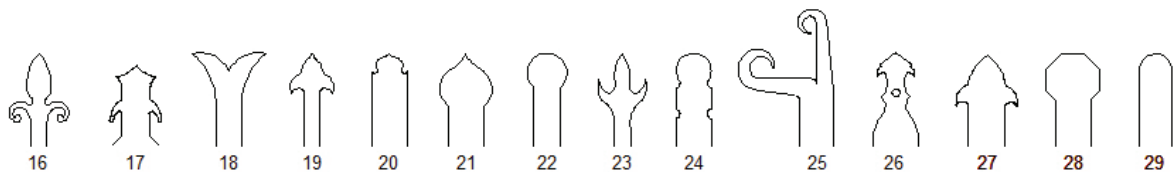

STUDIO IRON

Garage Door Hardware

Garage hardware is an excellent way to enhance the large flat surface on garage doors by using faux hinge straps, handles, ring pulls, and clavos. They help to change the appearance of your doors and add character.

GAS1208