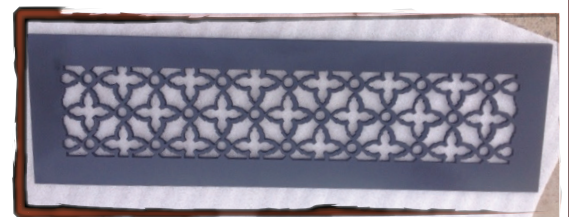

AGR1076

AGR1077

AGR1078

AGR1079

AGR1080

Add the finishing touches to your home with one of our uniquely designed grills. Our registers are framed with the grill portion recessed $3/8$ " to be aesthetically pleasing rather than a design cut out of a flat plate and screwed to the wall.