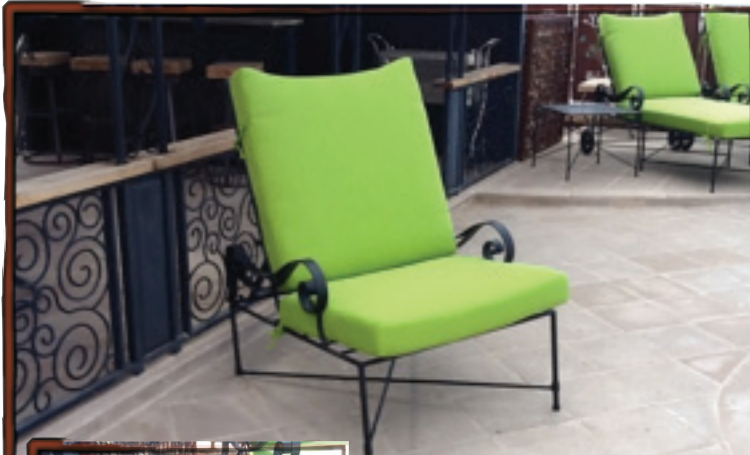

MAILING: 3849 E. Garnet
Mesa, AZ 85206

STUDIO :3400 W. Edge
Apache Junction, AZ 85120

Phone (480) 654-2839

STUDIO IRON

Outdoor Furniture

Furniture concepts as unique as your own outdoor space.

MAILING: 3849 E. Garnet
Mesa, AZ 85206