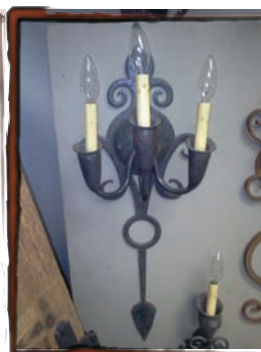

Chandeliers

STUDIO IRON

Exterior Lighting

MAILING: 3849 E. Garnet
Mesa, AZ 85206

Phone (480) 654-2839

STUDIO :3400 W. Edge
Apache Junction, AZ 85120

STUDIO IRON

Fireplace Andirons and Tools