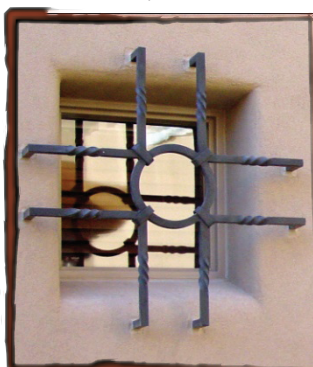

STUDIO IRON

Cross, Gable & Window Grills

Add beauty to your home with finely crafted grills for your gables, wall niches, & windows. The designs are endless from a simple cross to ornately scrolled design elements.

GRI5011