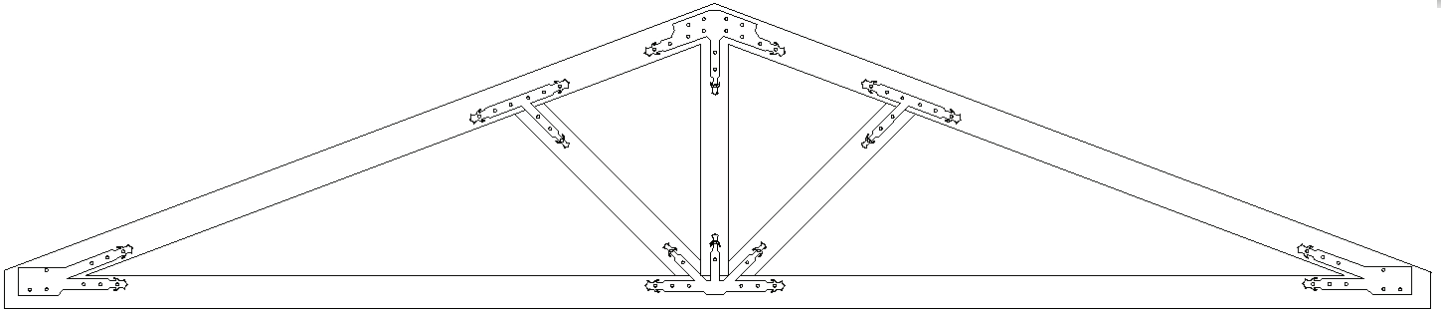

STUDIO IRON

Beam and Timber Hardware

Our hardware is hand hammered and forged to produce a one of a kind piece for your project. Complete your look by adding our "Old World" finish, a three step process that over time ages your iron to look antique or for the modern and contemporary project smooth with clean lines.