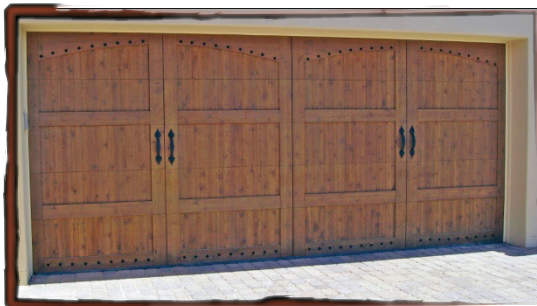

STUDIO IRON

Garage Door Hardware

Garage hardware is an excellent way to enhance the large flat surface on garage doors by using faux hinge straps, handles, ring pulls, and clavos. They help to change the appearance of your doors and add character.

GAS1208