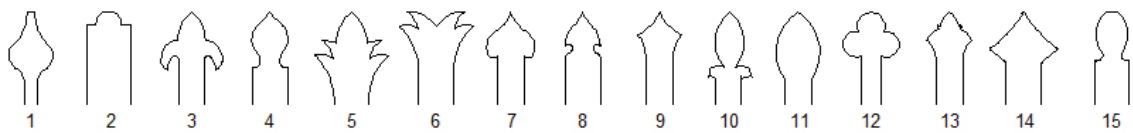

STUDIO IRON

Garage Door Hardware

Garage hardware is an excellent way to enhance the large flat surface on garage doors by using faux hinge straps, handles, ring pulls, and clavos. They help to change the appearance of your doors and add character.

GAS1208