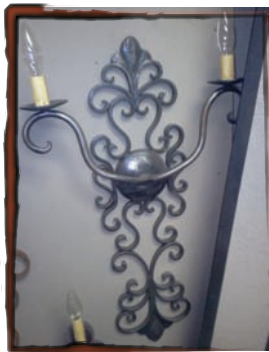

Chandeliers

STUDIO IRON

Exterior Lighting

MAILING: 3849 E. Garnet
Mesa, AZ 85206

Phone (480) 654-2839

STUDIO :3400 W. Edge
Apache Junction, AZ 85120

STUDIO IRON

Fireplace Andirons and Tools