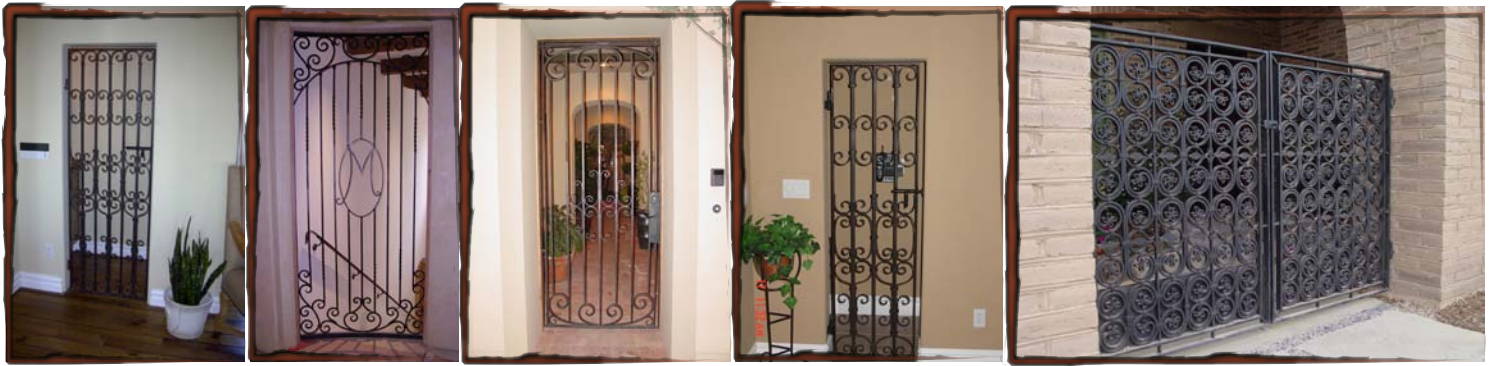

MAILING: 3849 E. Garnet
Mesa, AZ 85206

STUDIO :3400 W. Edge
Apache Junction, AZ 85120

Phone (480) 654-2839

www.StudioIron.com

STUDIO IRON

Gates

From courtyard gates to mechanical gates communicate your sense of style with our gates. Each gate is made to fit your opening and with unlimited designs the choice is yours to create your statement.