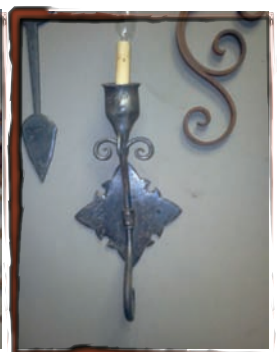

STUDIO IRON

Interior Lighting

Combining hand forged techniques with modern technology we are able to create the lighting that you desire. Pick from one of the designs we have crafted or design something that makes your statement let us help you with all your custom lighting needs.