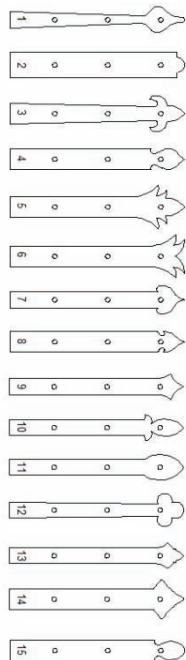

SHS2050

SHS2051

SHS2052

Shutter hardware is available as a flat strap or with a faux hinge as pictured. Operable hardware available on request

SHS2055

SHS2058

SHS2010

SHS2012