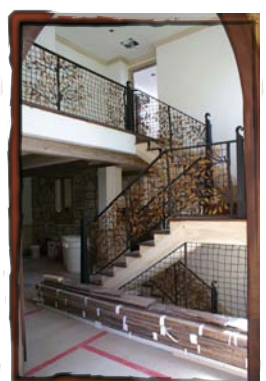

STUDIO IRON

Guardrails - Series 3